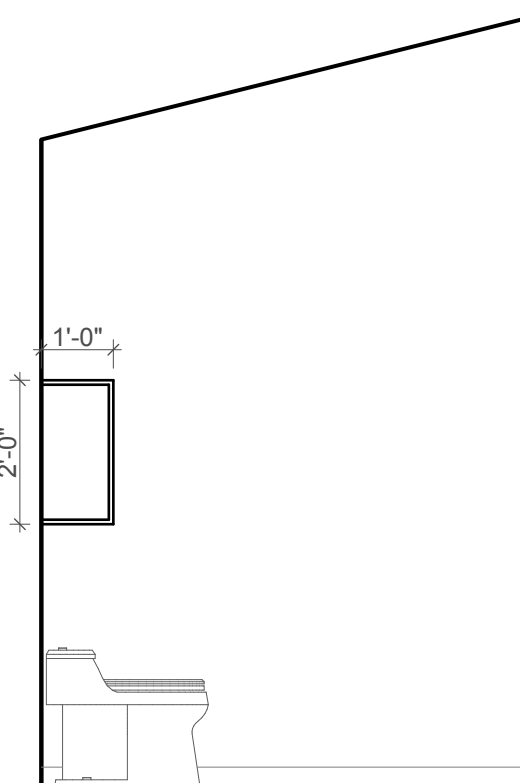

EAST

SOUTH

WEST

1 Kitchen
SCALE: 3/8" = 1'-0"

EAST

SOUTH

WEST

NORTH

WEST

SOUTH

2 Bath 1
SCALE: 3/8" = 1'-0"

EAST

NORTH

WEST

SOUTH

3 Study
SCALE: 3/8" = 1'-0"

4 Master Bath
SCALE: 3/8" = 1'-0"

EAST

SOUTH

EAST

SOUTH

WEST

NORTH

5 WC
SCALE: 3/8" = 1'-0"

6 Bath 2
SCALE: 3/8" = 1'-0"