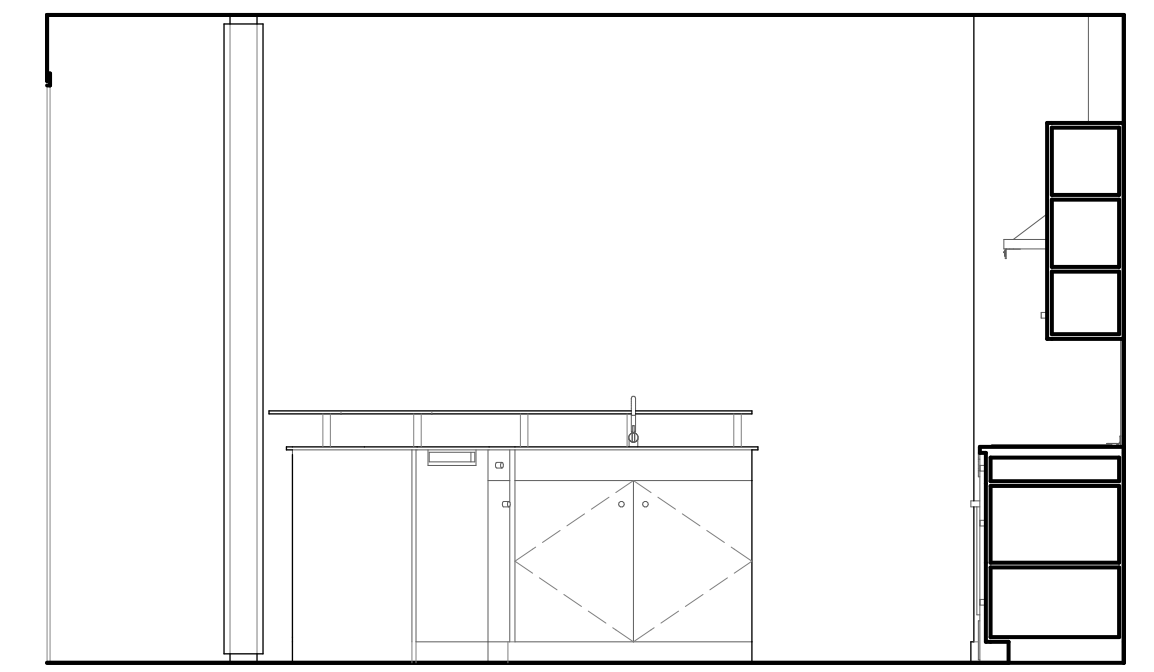

EAST

SOUTH

WEST

1 Kitchen
SCALE: 3/8" = 1'-0"

EAST

SOUTH

WEST

NORTH

WEST

SOUTH

2 Bath 1
SCALE: 3/8" = 1'-0"

EAST

NORTH

WEST

SOUTH

3 Study
SCALE: 3/8" = 1'-0"

4 Master Bath
SCALE: 3/8" = 1'-0"

EAST

SOUTH

EAST

SOUTH

WEST

NORTH

5 WC
SCALE: 3/8" = 1'-0"

6 Bath 2
SCALE: 3/8" = 1'-0"