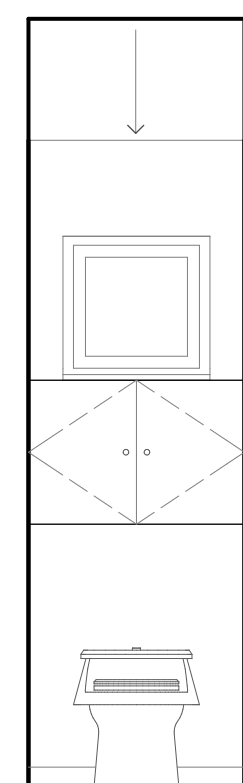

EAST

SOUTH

WEST

1 Kitchen
SCALE: 3/8" = 1'-0"

EAST

SOUTH

WEST

NORTH

WEST

SOUTH

2 Bath 1
SCALE: 3/8" = 1'-0"

EAST

NORTH

WEST

SOUTH

3 Study
SCALE: 3/8" = 1'-0"

4 Master Bath
SCALE: 3/8" = 1'-0"

EAST

SOUTH

EAST

SOUTH

WEST

NORTH

5 WC
SCALE: 3/8" = 1'-0"

6 Bath 2
SCALE: 3/8" = 1'-0"