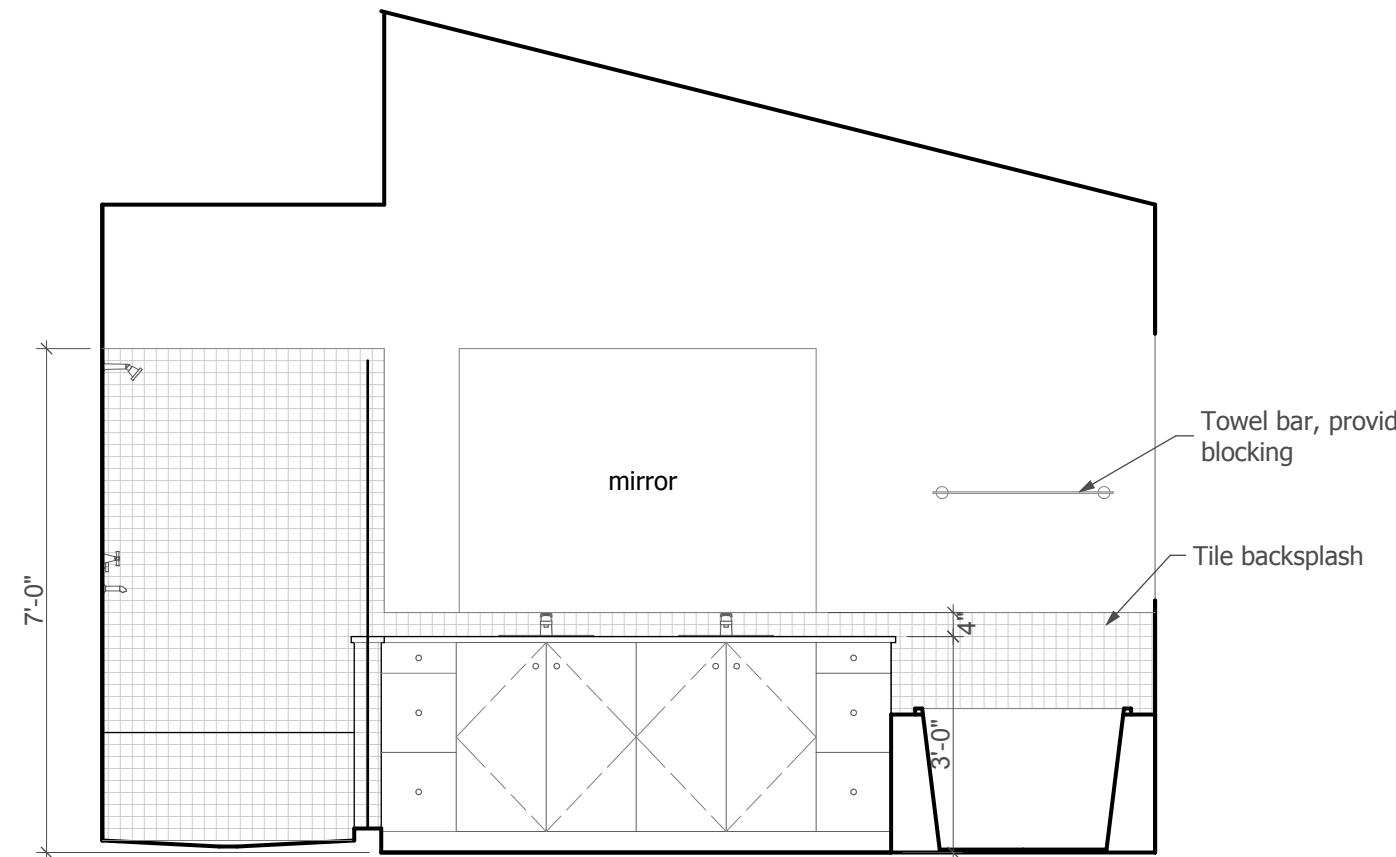

EAST

SOUTH

WEST

1 Kitchen
SCALE: 3/8" = 1'-0"

EAST

SOUTH

WEST

NORTH

WEST

SOUTH

2 Bath 1
SCALE: 3/8" = 1'-0"

EAST

NORTH

WEST

SOUTH

3 Study
SCALE: 3/8" = 1'-0"

4 Master Bath
SCALE: 3/8" = 1'-0"

EAST

SOUTH

EAST

SOUTH

WEST

NORTH

5 WC
SCALE: 3/8" = 1'-0"

6 Bath 2
SCALE: 3/8" = 1'-0"