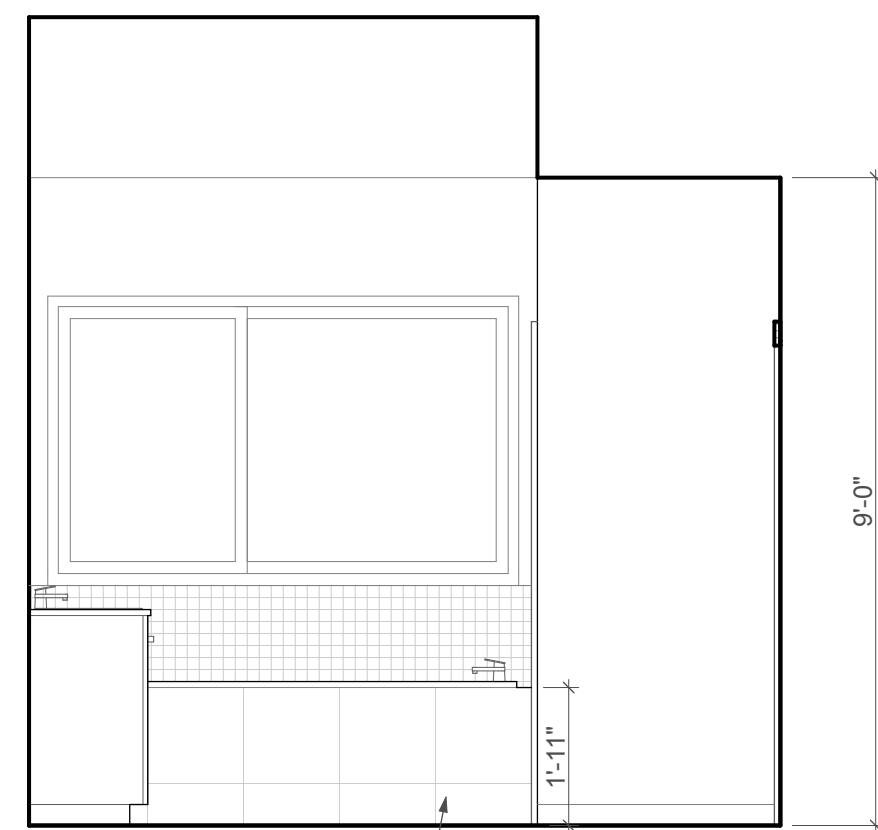

EAST

SOUTH

WEST

1 Kitchen
SCALE: 3/8" = 1'-0"

EAST

SOUTH

WEST

NORTH

WEST

SOUTH

2 Bath 1
SCALE: 3/8" = 1'-0"

EAST

NORTH

WEST

SOUTH

3 Study
SCALE: 3/8" = 1'-0"

4 Master Bath
SCALE: 3/8" = 1'-0"

EAST

SOUTH

EAST

SOUTH

WEST

NORTH

5 WC
SCALE: 3/8" = 1'-0"

6 Bath 2
SCALE: 3/8" = 1'-0"