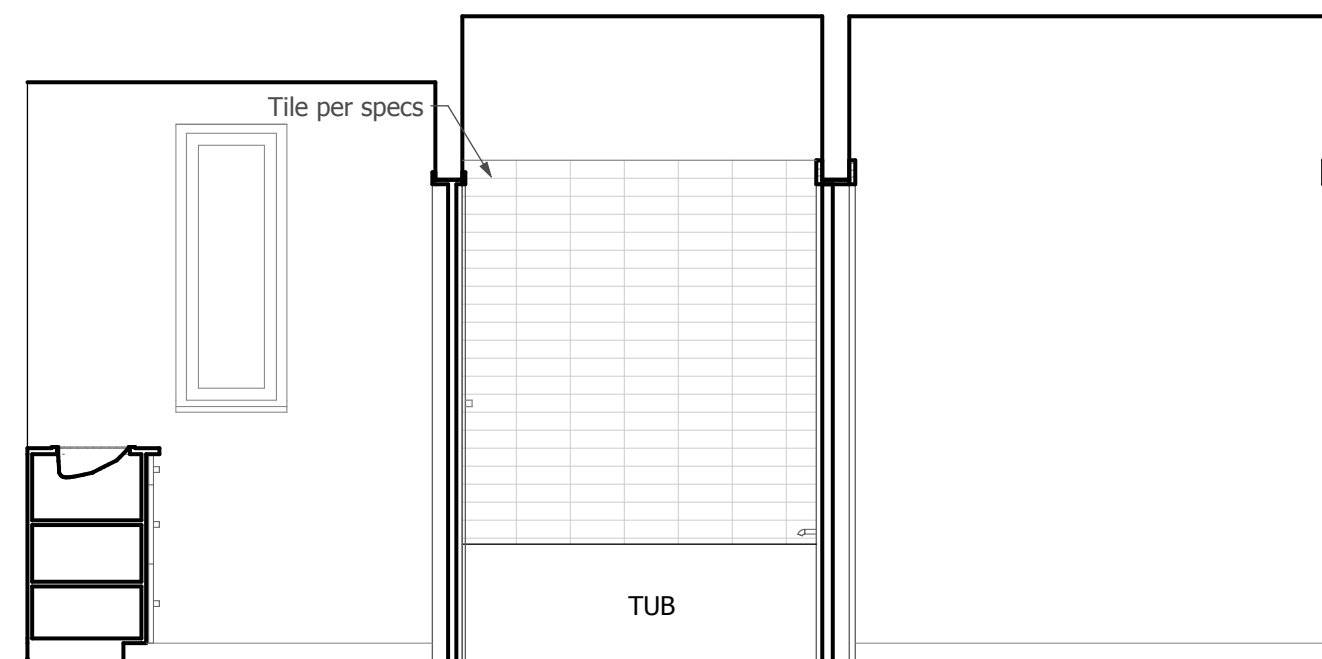

EAST

SOUTH

WEST

1 Kitchen
SCALE: 3/8" = 1'-0"

EAST

SOUTH

WEST

NORTH

WEST

SOUTH

2 Bath 1
SCALE: 3/8" = 1'-0"

EAST

NORTH

WEST

SOUTH

3 Study
SCALE: 3/8" = 1'-0"

4 Master Bath
SCALE: 3/8" = 1'-0"

EAST

SOUTH

EAST

SOUTH

WEST

NORTH

5 WC
SCALE: 3/8" = 1'-0"

6 Bath 2
SCALE: 3/8" = 1'-0"