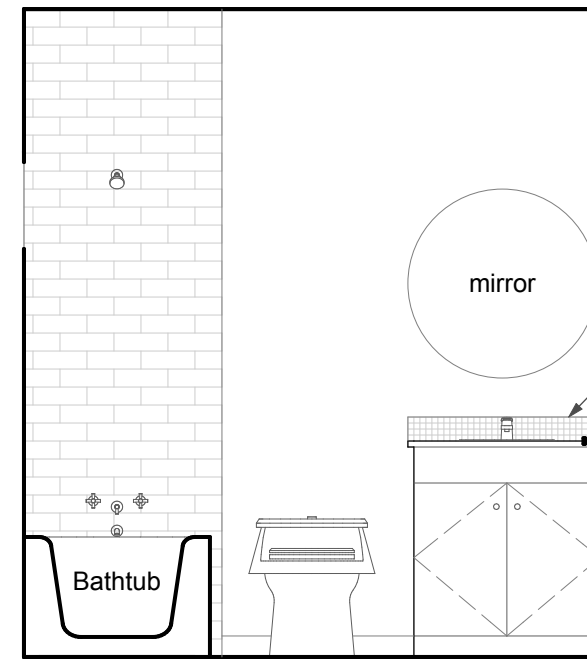

EAST

SOUTH

WEST

1 Kitchen
SCALE: 3/8" = 1'-0"

EAST

SOUTH

WEST

NORTH

WEST

SOUTH

2 Bath 1
SCALE: 3/8" = 1'-0"

EAST

NORTH

WEST

SOUTH

3 Study
SCALE: 3/8" = 1'-0"

4 Master Bath
SCALE: 3/8" = 1'-0"

EAST

SOUTH

EAST

SOUTH

WEST

NORTH

5 WC
SCALE: 3/8" = 1'-0"

6 Bath 2
SCALE: 3/8" = 1'-0"