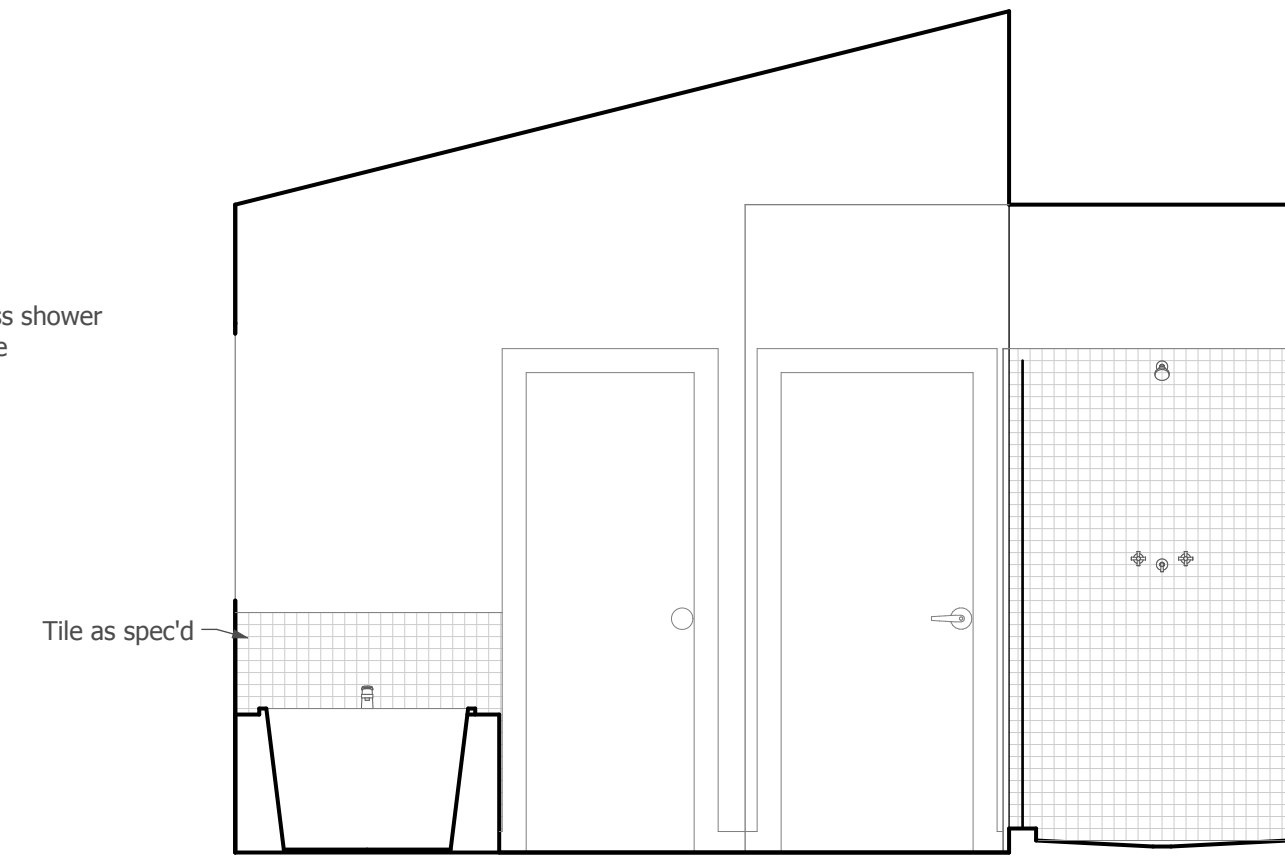

EAST

SOUTH

WEST

1 Kitchen
SCALE: 3/8" = 1'-0"

EAST

SOUTH

WEST

NORTH

WEST

SOUTH

2 Bath 1
SCALE: 3/8" = 1'-0"

EAST

NORTH

WEST

SOUTH

3 Study
SCALE: 3/8" = 1'-0"

4 Master Bath
SCALE: 3/8" = 1'-0"

EAST

SOUTH

EAST

SOUTH

WEST

NORTH

5 WC
SCALE: 3/8" = 1'-0"

6 Bath 2
SCALE: 3/8" = 1'-0"