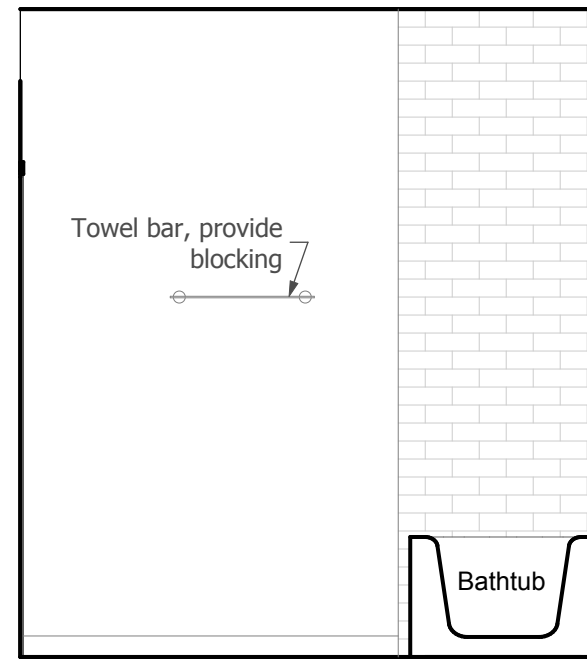

EAST

SOUTH

WEST

1 Kitchen
SCALE: 3/8" = 1'-0"

EAST

SOUTH

WEST

NORTH

WEST

SOUTH

2 Bath 1
SCALE: 3/8" = 1'-0"

EAST

NORTH

WEST

SOUTH

3 Study
SCALE: 3/8" = 1'-0"

4 Master Bath
SCALE: 3/8" = 1'-0"

EAST

SOUTH

EAST

SOUTH

WEST

NORTH

5 WC
SCALE: 3/8" = 1'-0"

6 Bath 2
SCALE: 3/8" = 1'-0"