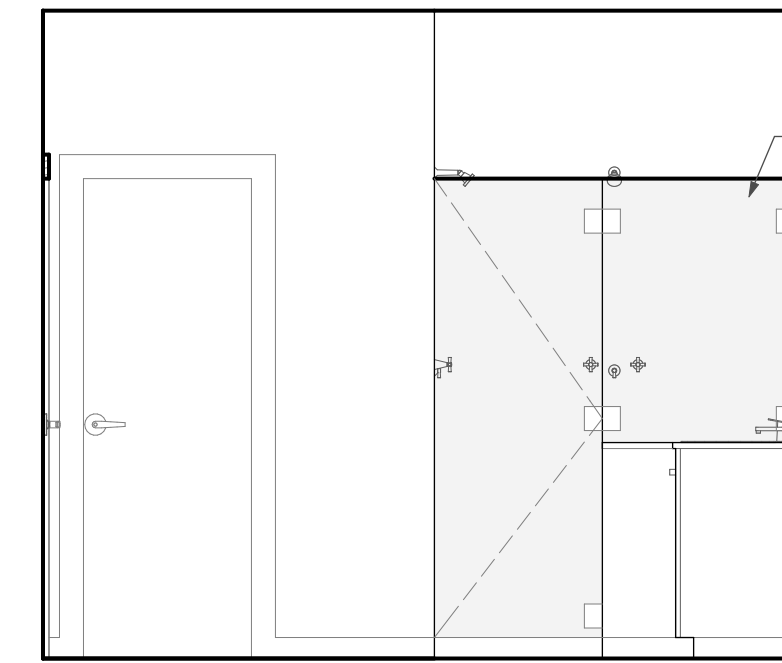

EAST

SOUTH

WEST

1 Kitchen
SCALE: 3/8" = 1'-0"

EAST

SOUTH

WEST

NORTH

WEST

SOUTH

2 Bath 1
SCALE: 3/8" = 1'-0"

EAST

NORTH

WEST

SOUTH

3 Study
SCALE: 3/8" = 1'-0"

4 Master Bath
SCALE: 3/8" = 1'-0"

EAST

SOUTH

EAST

SOUTH

WEST

NORTH

5 WC
SCALE: 3/8" = 1'-0"

6 Bath 2
SCALE: 3/8" = 1'-0"